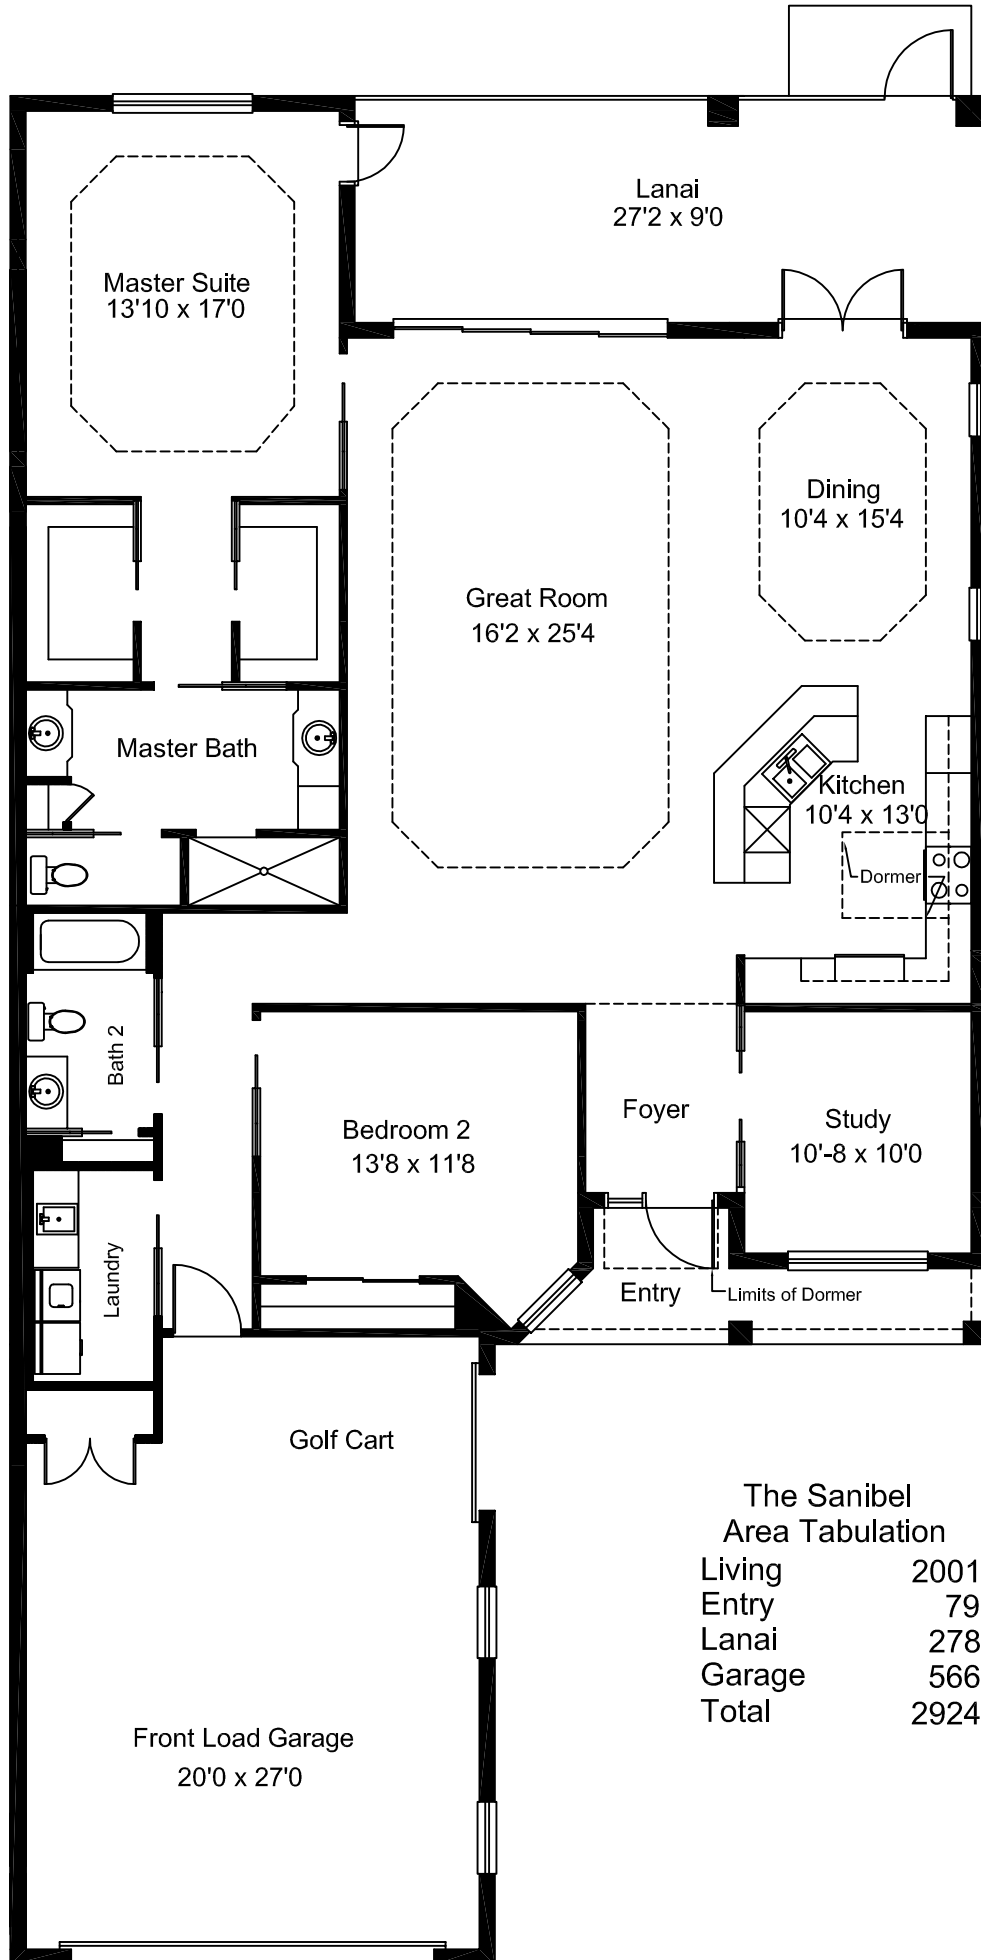

Sanibel Villa Home

The Estuary at Shell Point

The Sanibel
Area Tabulation

Living	2001
Entry	79
Lanai	278
Garage	566
Total	2924